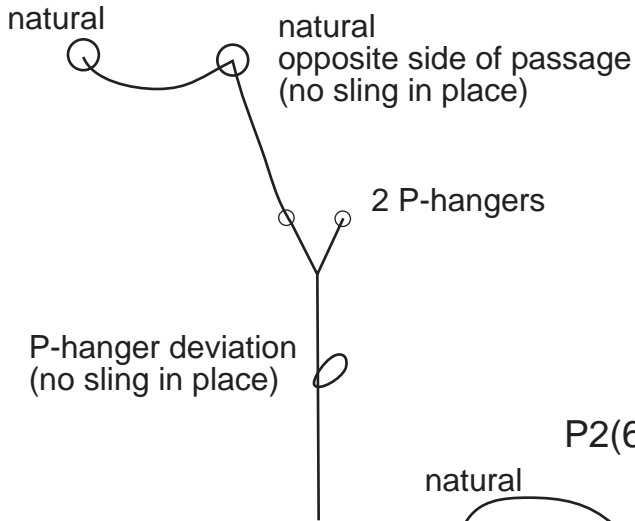

Nave Pitches

3 pitches separated by ledges, originally rigged as a pull-down, but this might be difficult now with the new topo.
December 2018

P1(12m) P-hangers 35m rope

P2(6m) P-hangers 25m rope

P3(10m) P-hangers 20m rope