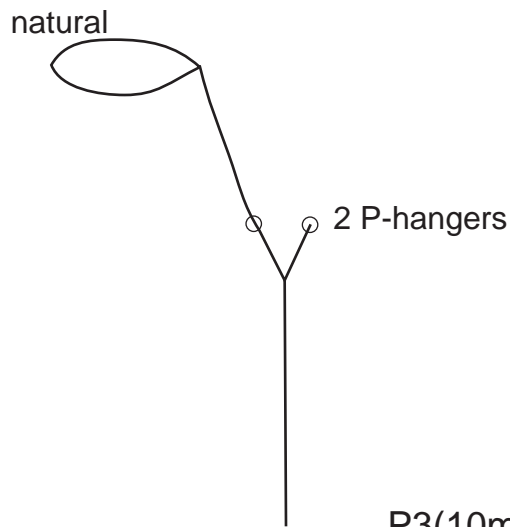

Nave Pitches

3 pitches separated by ledges, originally rigged as a pull-down, but this might be difficult now with the new topo.
December 2018

P1(12m) P-hangers 35m rope

P2(6m) P-hangers 25m rope

P3(10m) P-hangers 20m rope