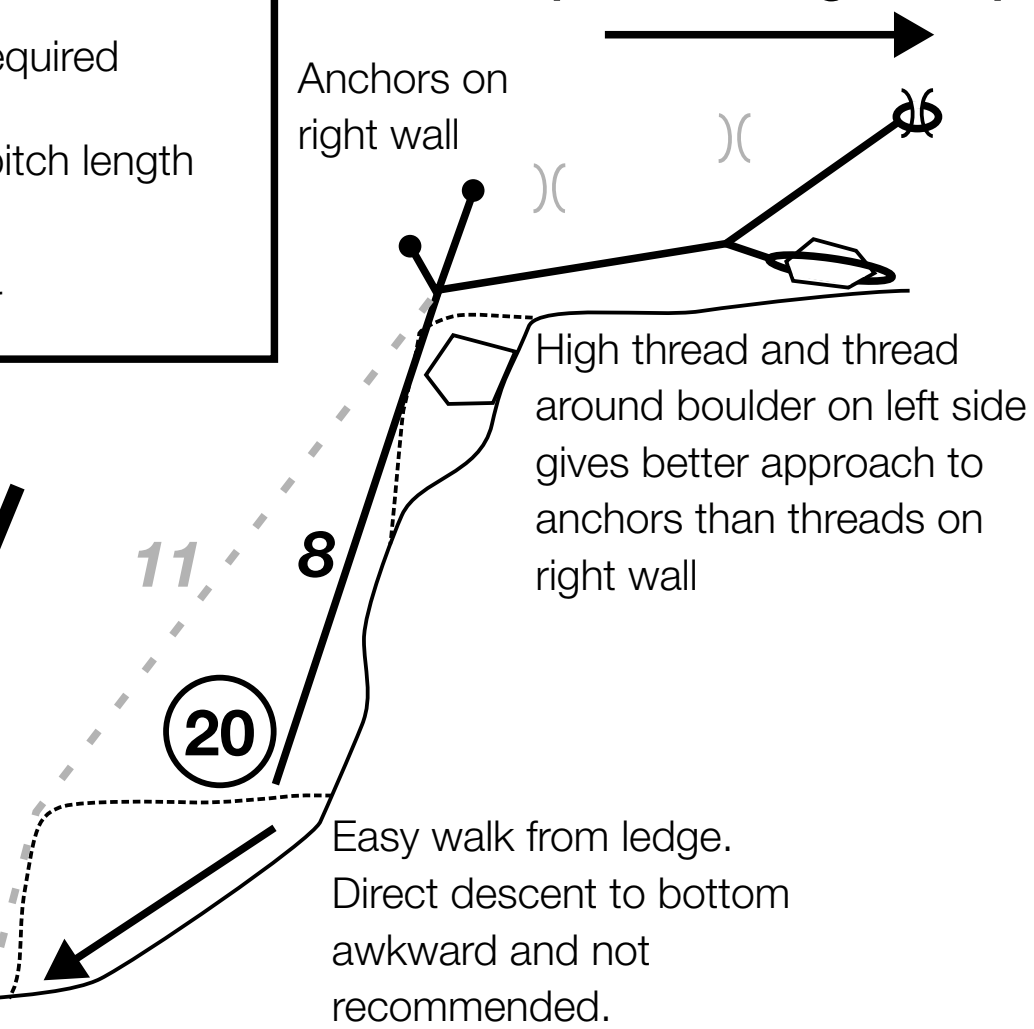

# Chasm pitches

## The Chasm (to Timo's Table, Poached Egg)

<b>20</b>	Rope length required
<b>10</b>	Approximate pitch length
●	Resin anchor
○	Natural anchor

Only resin anchors shown on this topo

## Chasm Passage (to Wedding Cake)