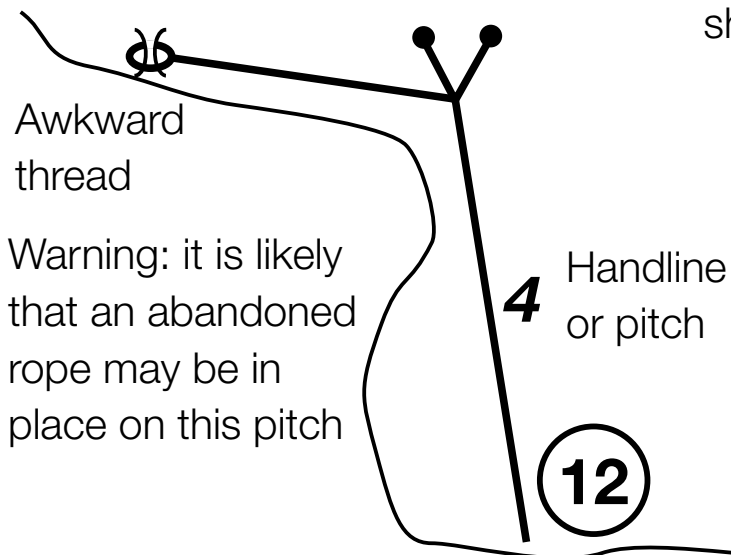

# Chasm pitches

## The Chasm (to Timo's Table, Poached Egg)

<b>20</b>	Rope length required
<b>10</b>	Approximate pitch length
●	Resin anchor
○	Natural anchor

Only resin anchors shown on this topo

## Chasm Passage (to Wedding Cake)