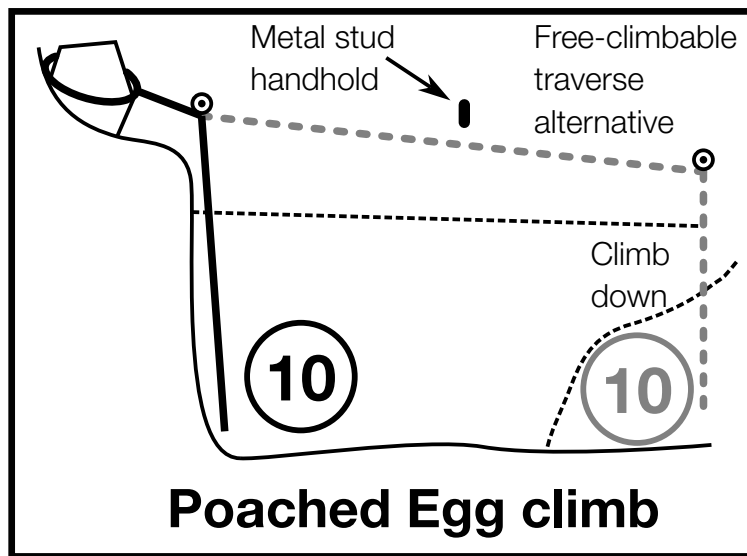

The Crevasse

20 Rope length required (m)
10 Approximate pitch length (m)
 ● Resin anchor
 ○ 12 mm Petzl stainless bolt and hanger
 ○ Natural anchor
 — Deviation

WARNING
 The Petzl 12 mm stainless anchors on this topo are NOT approved anchors and have not been installed by Caving Wales/Ogof Cymru.
 As with all anchors, use them at your own risk.

Route to Pendulum Passage not included in this topo
Pendulum Passage

Ladder option:
 30 m rigging rope, 20 m lifeline
 10 m ladder on last bolt

Deviation at -2.5 m on right wall looking out

35 m rope just sufficient to rig entire route with efficient rigging