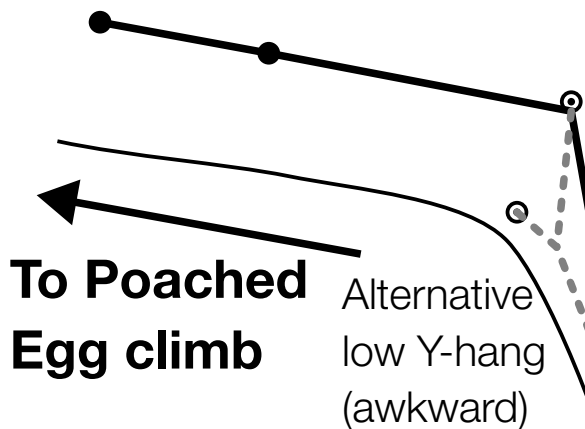

The Crevasse

20 Rope length required (m)
10 Approximate pitch length (m)
 ● Resin anchor
 ○ 12 mm Petzl stainless bolt and hanger
 ○ Natural anchor
 — Deviation

WARNING
 The Petzl 12 mm stainless anchors on this topo are NOT approved anchors and have not been installed by Caving Wales/Ogof Cymru.
 As with all anchors, use them at your own risk.

Route to Pendulum Passage not included in this topo
Pendulum Passage

Ladder option:
 30 m rigging rope, 20 m lifeline
 10 m ladder on last bolt

Deviation at -2.5 m on right wall looking out

35 m rope just sufficient to rig entire route with efficient rigging