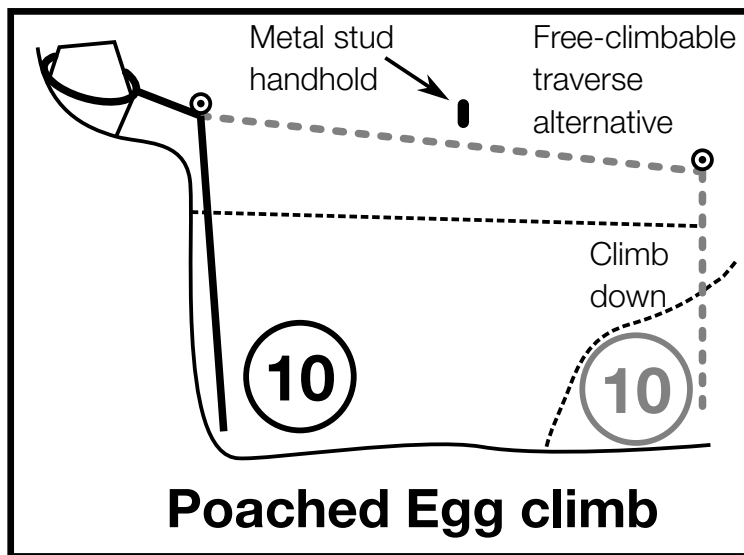

# The Crevasse

**20** Rope length required (m)

**10** Approximate pitch length (m)

- Resin anchor
- 12mm Petzl stainless bolt and hanger
- Natural anchor
- Deviation

**WARNING**  
 The Petzl 12mm stainless anchors on this topo are NOT approved anchors and have not been installed by Caving Wales/Ogof Cymru.  
 As with all anchors, use them at your own risk.

Route to Pendulum Passage not included in this topo

**Pendulum Passage**

35m rope just sufficient to rig entire route with efficient rigging