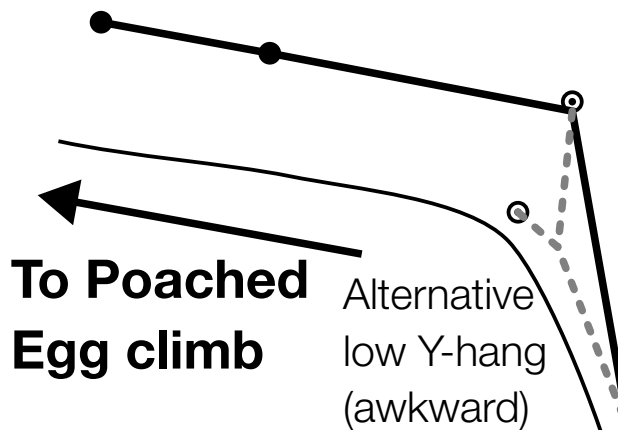

# The Crevasse

**20** Rope length required (m)

**10** Approximate pitch length (m)

- Resin anchor
- 12mm Petzl stainless bolt and hanger
- Natural anchor
- Deviation

**WARNING**  
 The Petzl 12mm stainless anchors on this topo are NOT approved anchors and have not been installed by Caving Wales/Ogof Cymru.  
 As with all anchors, use them at your own risk.

Route to Pendulum Passage not included in this topo

**Pendulum Passage**

35m rope just sufficient to rig entire route with efficient rigging