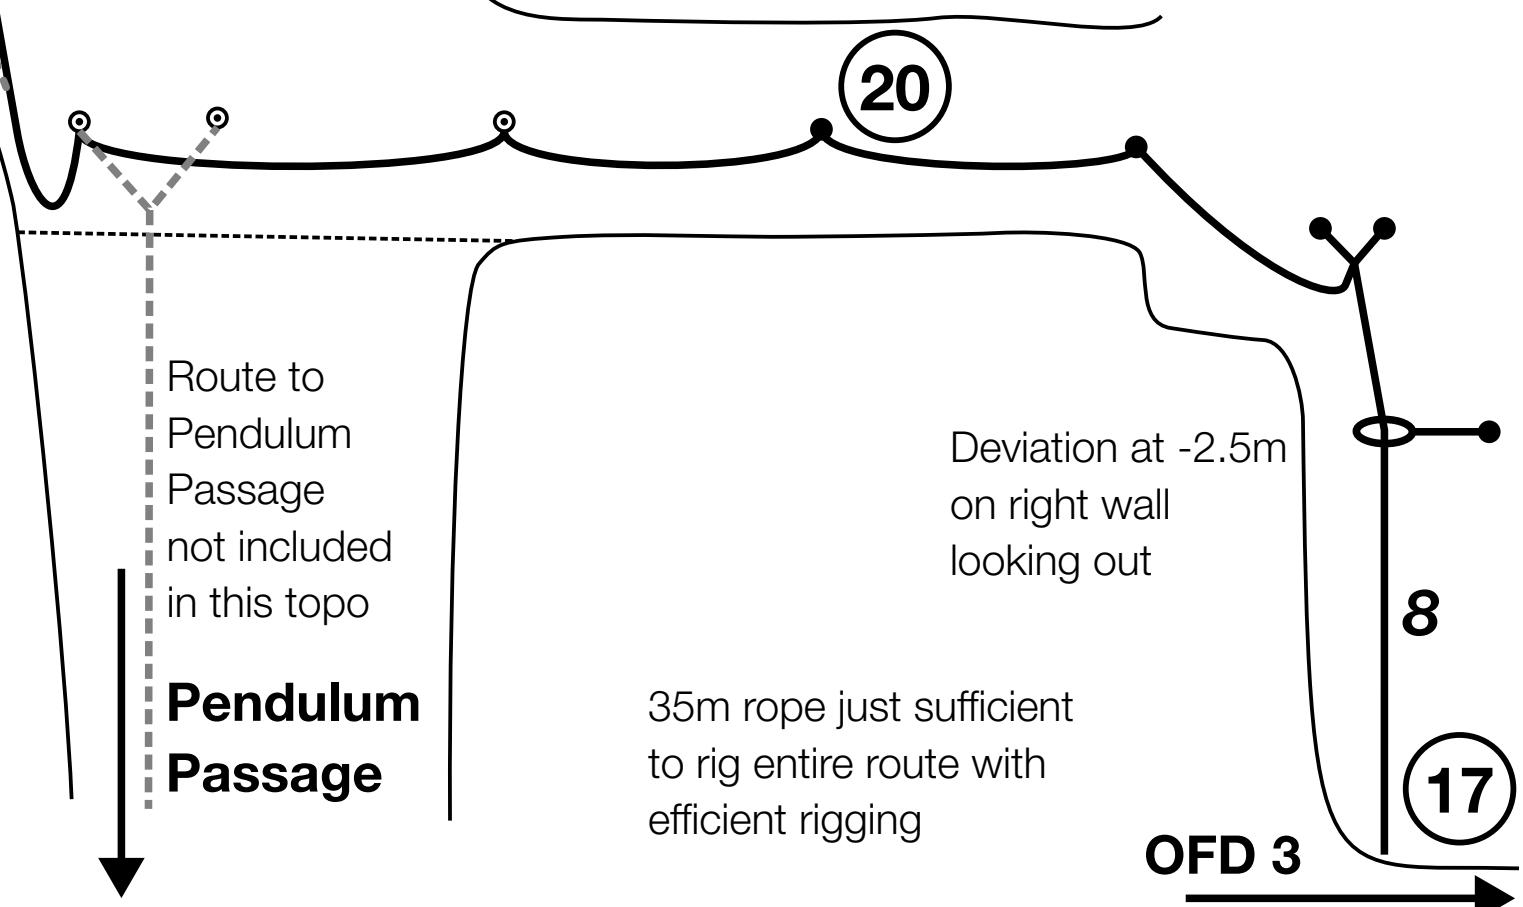

# The Crevasse

**20** Rope length required (m)

**10** Approximate pitch length (m)

- Resin anchor
- 12mm Petzl stainless bolt and hanger
- Natural anchor
- Deviation

**WARNING**  
 The Petzl 12mm stainless anchors on this topo are NOT approved anchors and have not been installed by Caving Wales/Ogof Cymru.  
 As with all anchors, use them at your own risk.

Route to Pendulum Passage not included in this topo

**Pendulum Passage**

35m rope just sufficient to rig entire route with efficient rigging